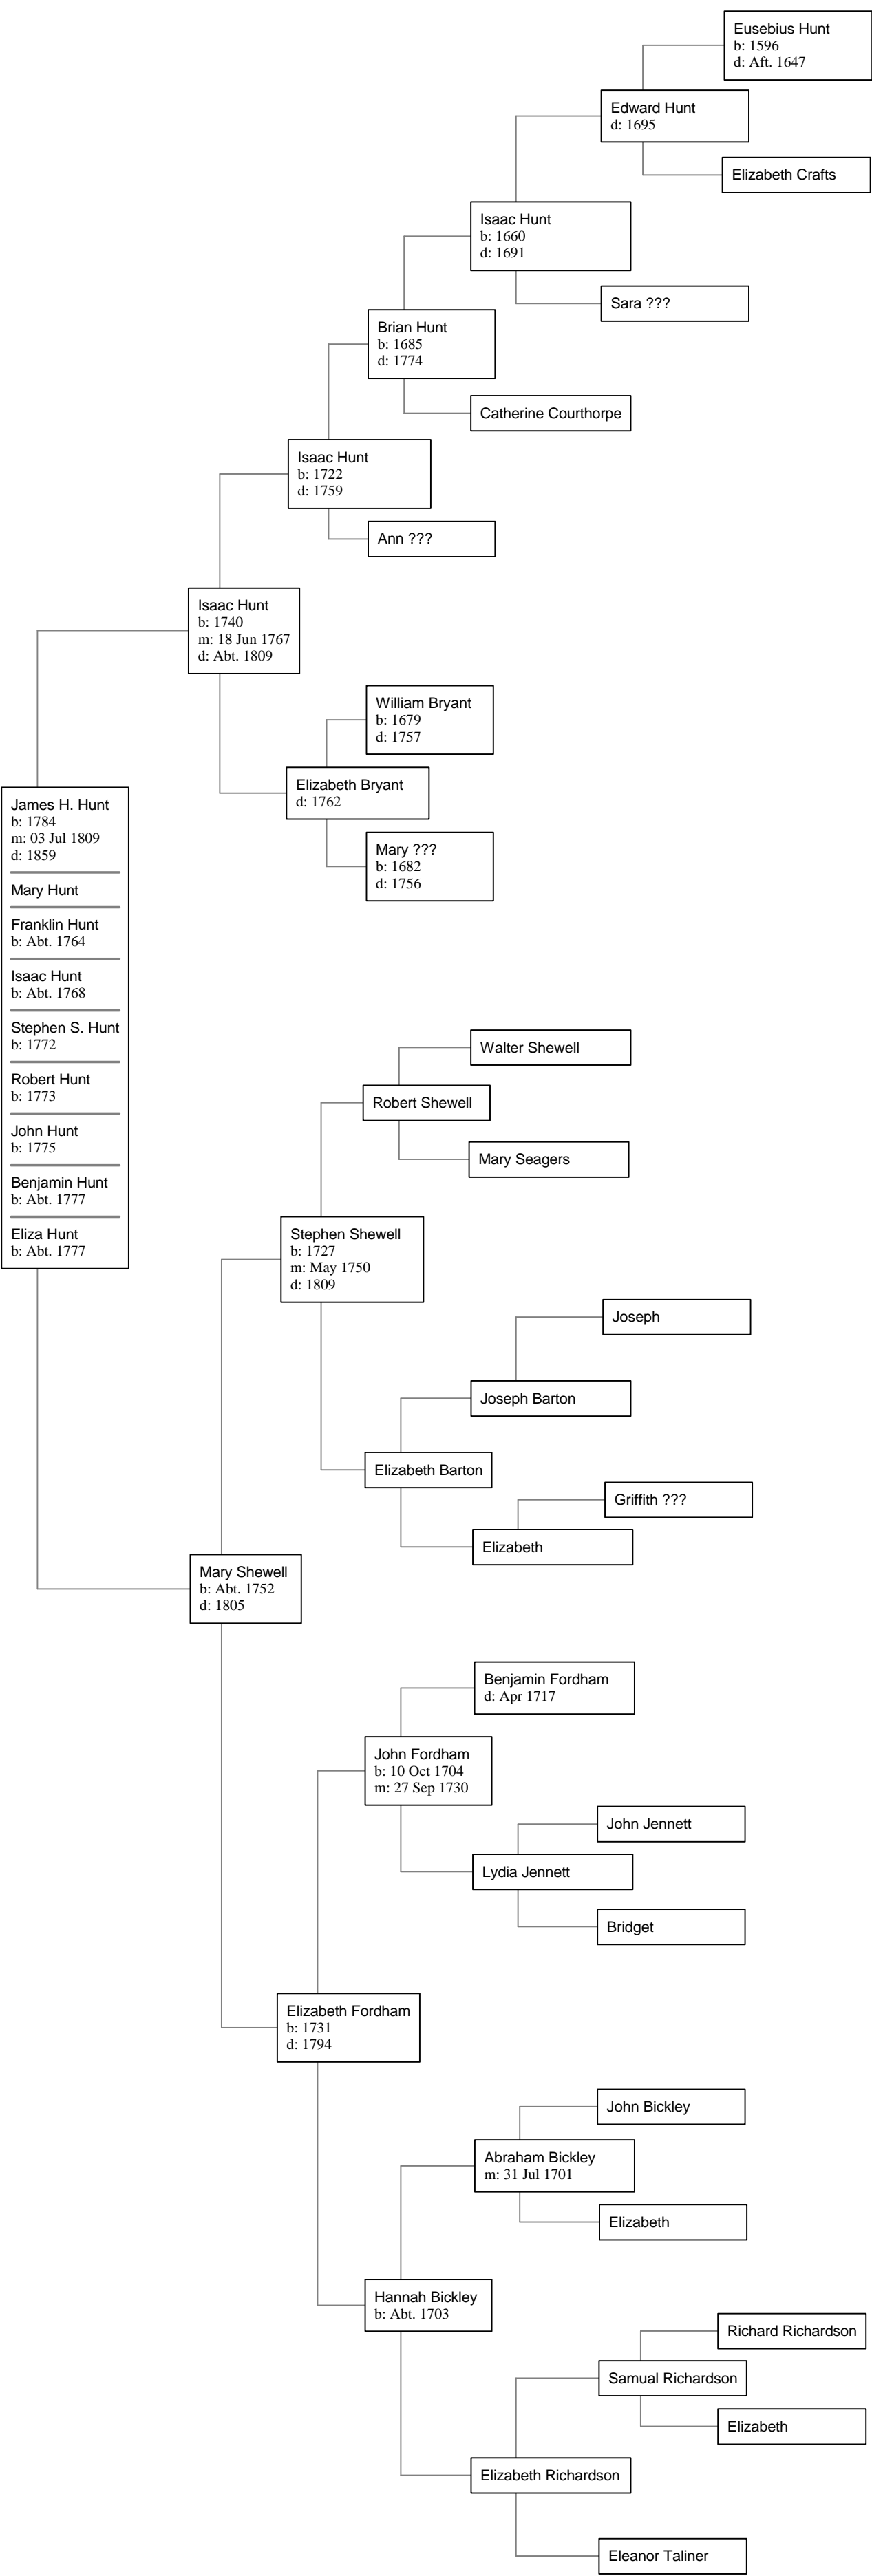

# Ancestors of James Henry Leigh Hunt

This tree was researched and produced by L.Thorne. 2006.  
 For use on personal website  
<http://www.pricklytree.webhostingpal.com>